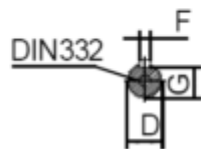

# Data Sheet

Article number: 250301500626

Description: Kleedrive T3C 180L-6 15.0KW 900 rpm  
3x400/690V 50HZ IP55 B34 Eff=91,2%

## Measures

|           |          |           |
|-----------|----------|-----------|
| A = 279   | F = 14   | P =       |
| AA = 354  | G = 42.5 | R =       |
| AC = Ø360 | H = 180  | S = -     |
| AD = 445  | HD = 265 | T =       |
| B = 279   | K = Ø15  | TBH = 187 |
| C = 121   | L = 725  | TBS = 180 |
| D = Ø48   | M =      | TBW = 162 |
| E = 110   | N =      |           |